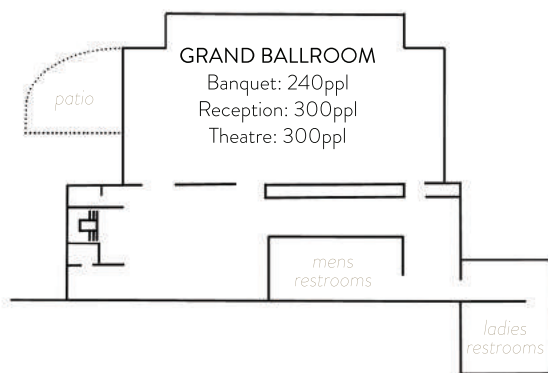

SEDGEFIELD

COUNTRY CLUB

5
EVENT
SPACES

300
STANDING
CAPACITY

240
SEATED
CAPACITY

AMENITIES INCLUDE: 18 HOLE GOLF COURSE | IN-HOUSE CATERING | POOL
ON-SITE ACCOMMODATIONS | INDOOR + OUTDOOR DINING | CONVENIENT LOCATION

Built originally as a humble hunt club and inn, this tudor-style clubhouse renovated in the early 1990's now serves as the central location for all the club's happenings. Boasting the original ceiling beams, hardwood floors and grand stone fireplace, the clubhouse features spacious dining locations and private bars. Offering an expansive ballroom, perfect for any occasion from weddings to private business meetings, Sedgefield will help coordinate and execute all of the details from food to décor to make your event one that your guests will remember for years to come.

EVENT COORDINATOR
PERSONALIZED MENUS
+ SERVICES
CATERING PACKAGES
A/V EQUIPMENT
FLEXIBLE HOURS + TIMES

SEDGEFIELD'S ROOM DIAGRAM

LOWER LEVEL

LOBBY LEVEL

EMBASSY GRILLE
50ft x 40ft

MAIN LOBBY
33ft x 80ft

RED FOX
30ft x 30ft

BREEZEWAY
80ft x 13ft

FORMAL DINING
32ft x 32ft

GRAND BALLROOM
70ft x 52ft

BALLROOM LOBBY
73ft x 31ft