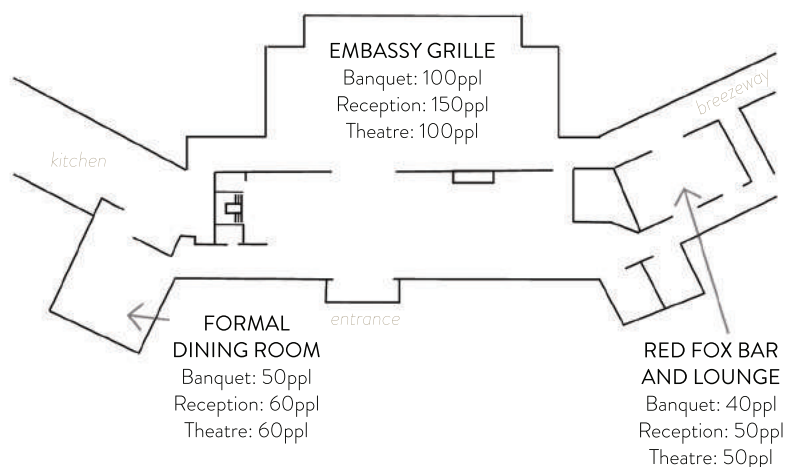

SEDGEFIELD

COUNTRY CLUB

5
EVENT
SPACES

300
STANDING
CAPACITY

240
SEATED
CAPACITY

AMENITIES INCLUDE: 18 HOLE GOLF COURSE | IN-HOUSE CATERING | POOL
ON-SITE ACCOMMODATIONS | INDOOR + OUTDOOR DINING | CONVENIENT LOCATION

Built originally as a humble hunt club and inn, this tudor-style clubhouse renovated in the early 1990's now serves as the central location for all the club's happenings. Boasting the original ceiling beams, hardwood floors and grand stone fireplace, the clubhouse features spacious dining locations and private bars. Offering an expansive ballroom, perfect for any occasion from weddings to private business meetings, Sedgefield will help coordinate and execute all of the details from food to décor to make your event one that your guests will remember for years to come.

EVENT COORDINATOR
PERSONALIZED MENUS
+ SERVICES
CATERING PACKAGES
A/V EQUIPMENT
FLEXIBLE HOURS + TIMES

SEDGEFIELD'S ROOM DIAGRAM

LOWER LEVEL

LOBBY LEVEL

EMBASSY GRILLE
50ft x 40ft

MAIN LOBBY
33ft x 80ft

RED FOX
30ft x 30ft

BREEZEWAY
80ft x 13ft

FORMAL DINING
32ft x 32ft

GRAND BALLROOM
70ft x 52ft

BALLROOM LOBBY
73ft x 31ft